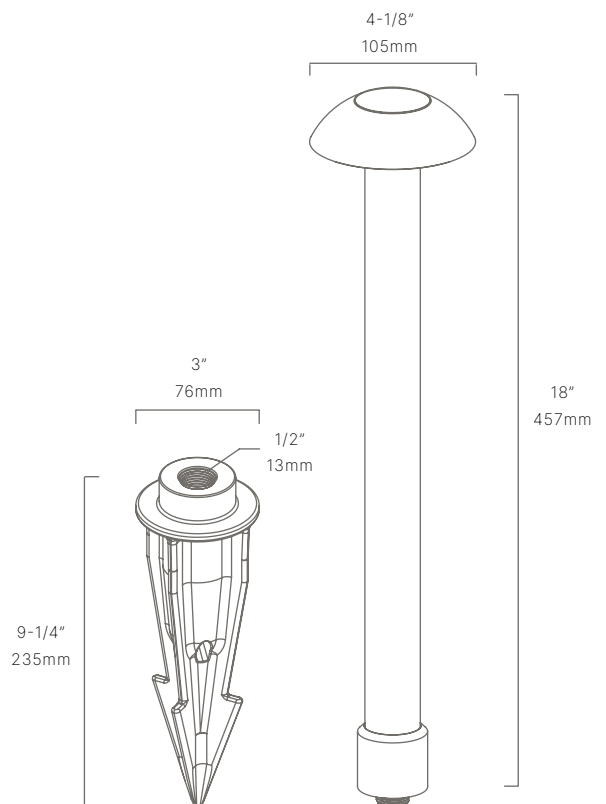

P. 760.931.2910

O. 2742 Loker Ave. W Carlsbad CA 92010

W. www.auroralight.com

MADE IN USA
WITH DOMESTIC & IMPORTED MATERIALS